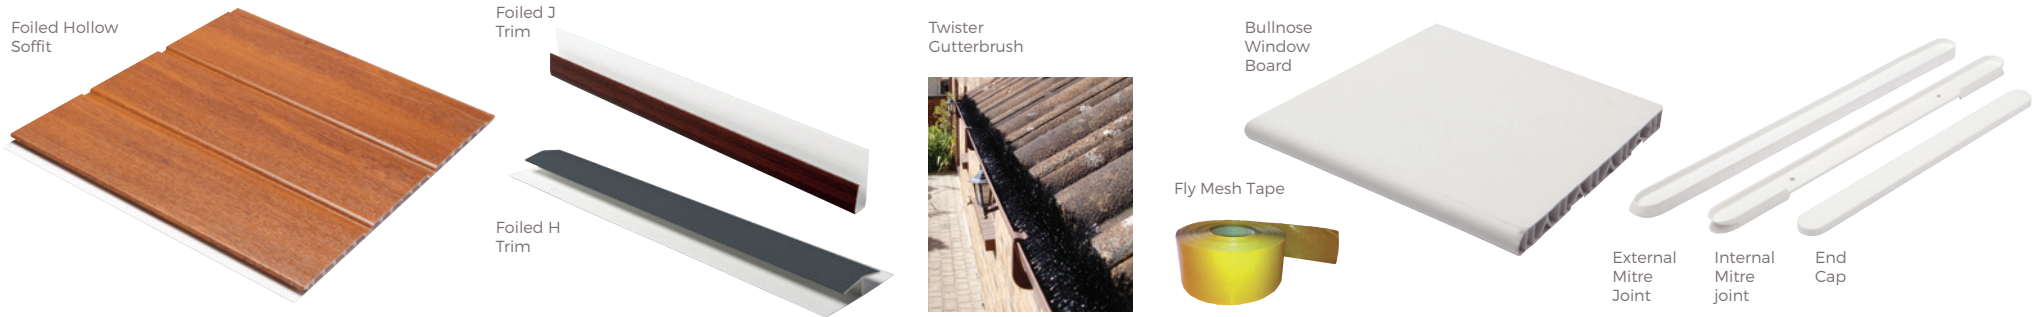

Ticks
all
the
boxes 

Roofline and Windowline

Product Overview

Roofline and Windowline

The roofline is one of the most exposed elements of a building, Guardian Building Products PVC-ue offers solutions for this vulnerable area.

| | | Foiled Hollow Soffit | General Purpose Accessories | | Gutterbrush | | Fly Mesh Tape | | Bullnose Window Board | | | Bullnose Window Board Accessories | | |
|--|-----------------|----------------------|-----------------------------|---------------|-------------|-----------|---------------|--------|-----------------------|-----------|-----------|-----------------------------------|----------------------|---------|
| | | L: 5m | (L: 5m) | | L: 4m | | L: 15m | L: 50m | (L: 5m) | | | External Mitre Joint | Internal Mitre Joint | End Cap |
| | | W: 300 mm | Foiled J Trim | Foiled H Trim | W: 100 mm | W: 125 mm | W: 80 mm | | W: 200 mm | W: 225 mm | W: 250 mm | | | |
| | White | | | | ✓ | | | | ✓ | ✓ | ✓ | ✓ | ✓ | ✓ |
| | Black | | | | ✓ | ✓ | ✓ | ✓ | | | | | | |
| | Anthracite Grey | ✓ | ✓ | ✓ | | | | | | | | | | |
| | Golden Oak | ✓ | ✓ | ✓ | | | | | | | | | | |
| | Black Ash | ✓ | ✓ | ✓ | | | | | | | | | | |
| | Rosewood | ✓ | ✓ | ✓ | | | | | | | | | | |