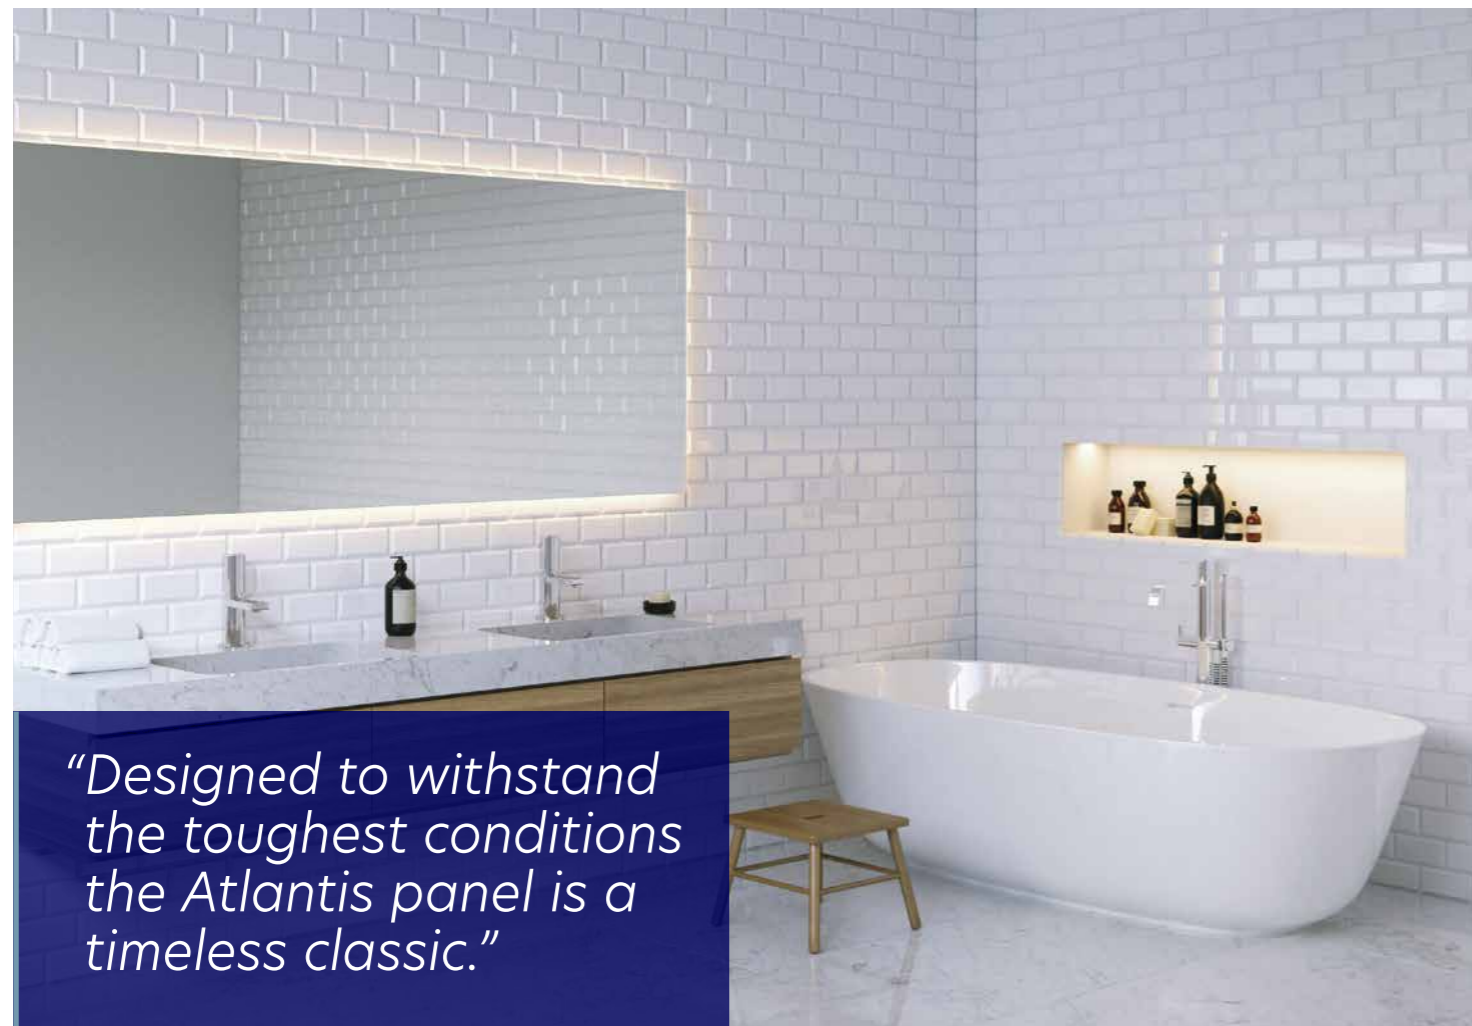

Tile Effect Wall Panelling

Atlantis Panel Range

Guardian Atlantis is a 3mm thick solid laminated, bevel embossed tile effect waterproof panel with crisp, clean integral grout lines providing a modern facelift to any wet room, shower, bathroom or kitchen.

Available in high gloss black or high gloss white finish, Atlantis is a simple and effective alternative to tiling without the high maintenance of real tiles.

Easy to fit, Atlantis can be installed directly over existing tiles and is also ideal for use in kitchens and catering areas as splash backs*. Panels are 2,440mm x 1,220mm offering significantly faster installation than conventional tiling.

Each pack contains:
1 panel

Atlantis Tile Effect Range

“Designed to withstand the toughest conditions the Atlantis panel is a timeless classic.”