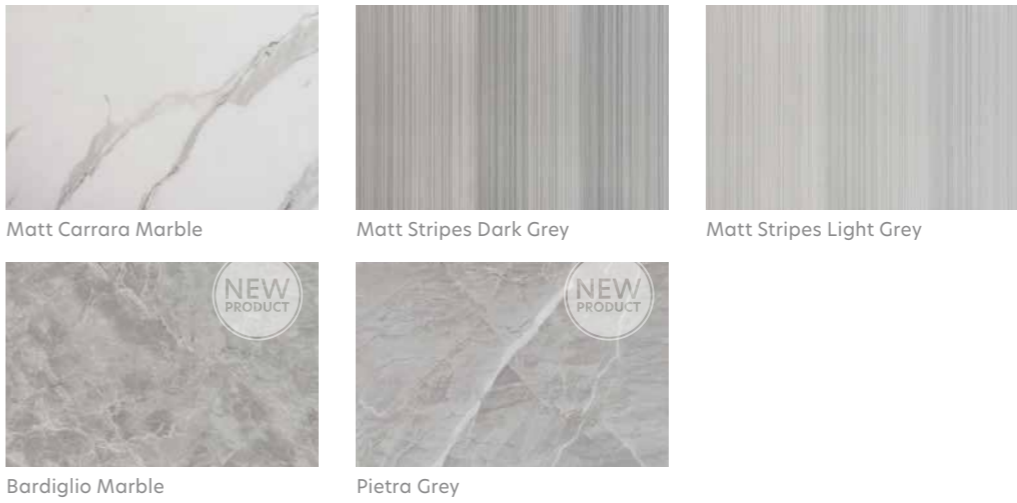

Natural-look Wall Panelling

Neptune 1000 Mega Panel Range

The Guardian Neptune 1000 Mega Panel range is quick and easy to install and ideal for domestic and commercial applications in showers and wet rooms.

Providing the same versatility and choice as our 250mm wide panels, these 1 metre wide panels are supplied in packs of 2 offering metre wide coverage per piece at 2.4m high.

Neptune 1000 Mega Panel Range