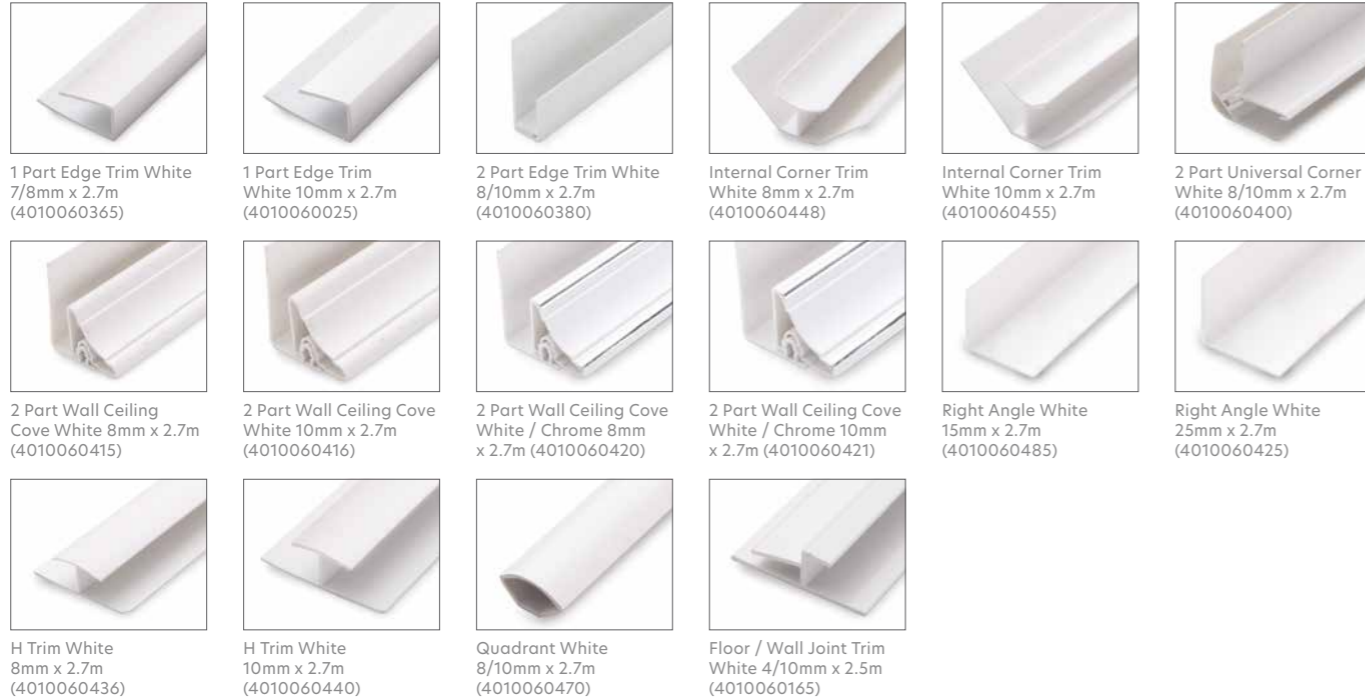

Accessories: Finishing Trims

A range of finishing trims designed to add the professional touch to our panels. Available in white, white chrome, cream, black, and aluminum.

PVC: White