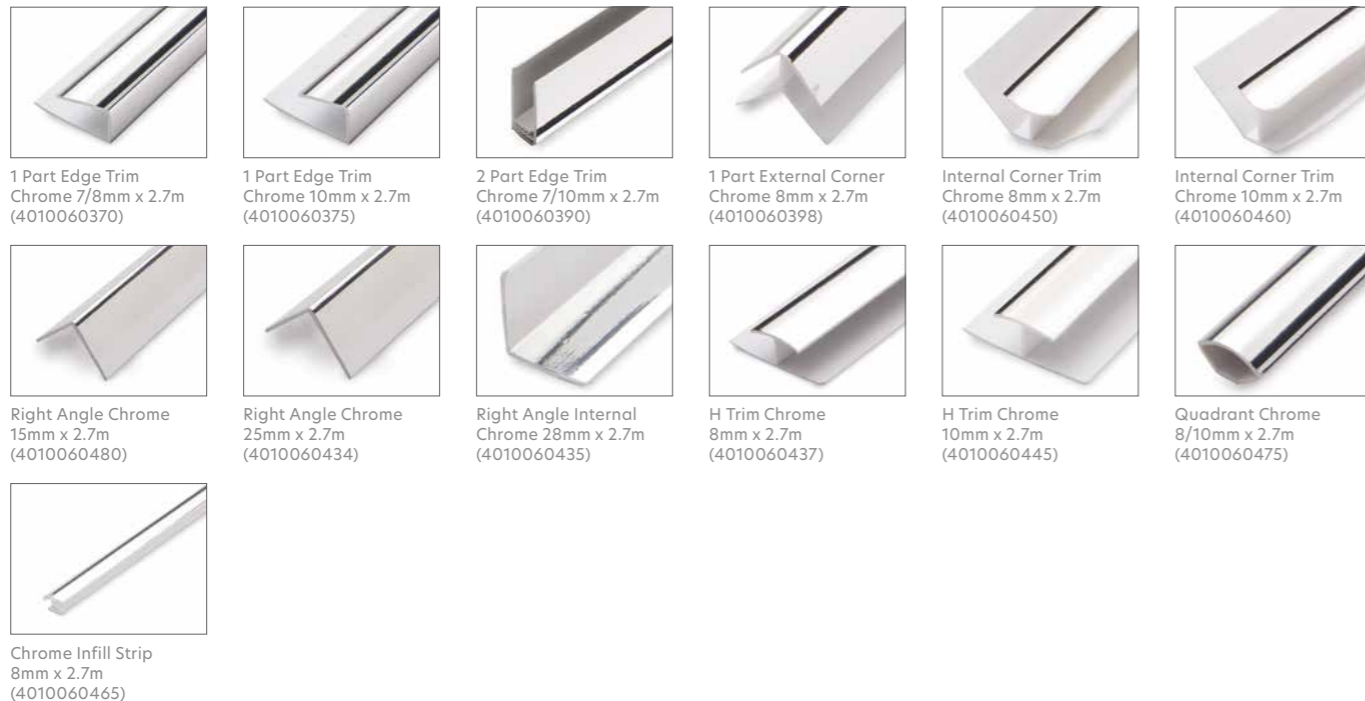

Poseidon 1200
Grey Marble

Featuring both classic and modern designs, Poseidon 1200 has the versatility to complete any installation in both commercial and domestic settings, such as kitchens, bathrooms, wet rooms, gyms, restaurants and cafés.

Accessories: Finishing Trims

A range of finishing trims designed to add the professional touch to our panels. Available in white, white chrome, cream, black, and aluminum.

PVC: White

PVC: Chrome

PVC: Cream